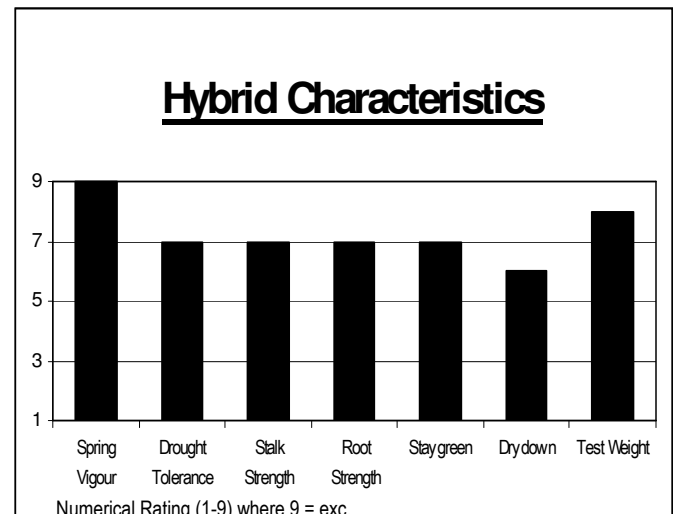

Adaptability

Grain: Excellent   **Silage:** Excellent   **HMC:** Excellent   **T•R•S** Total Ration Solutions

Source: All ratings for agronomic characteristics are based on research data and field observations from AgReliant Genetics Inc. PRIDE is a registered trademark of Limagrain Genetics Inc. Used under license. P & Design and Crop Safety Yield Advantage are registered trademarks of AgReliant Genetics. Roundup Ready® and YieldGard Corn Borer & Design® are registered trademarks of Monsanto Technology LLC. Used under license.