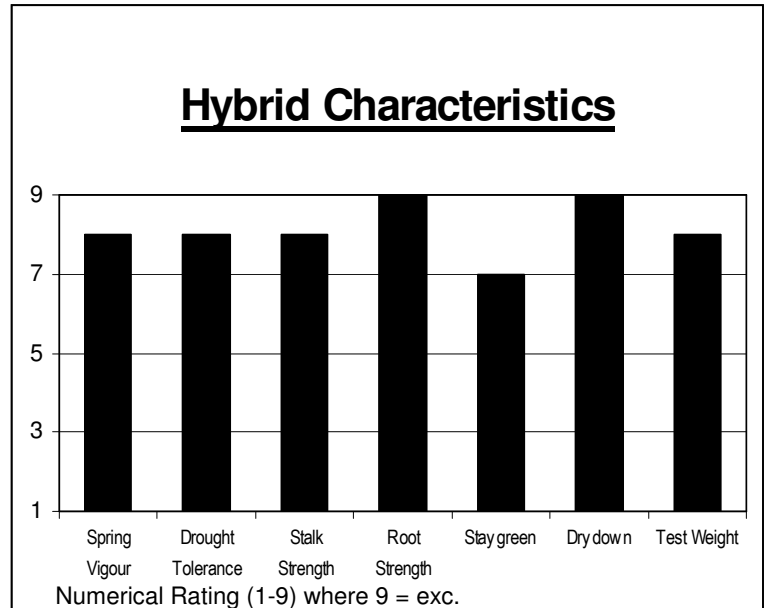

Detailed Hybrid Information

Mid Flowering: 1090 GDU **Black Layer:** 1985 GDU

Plant Height: Medium-Tall

Ear Angle Harvest: Horizontal-Down

Ear Height: Medium

Ear Type: Semi-Flex

Cob Colour: Red

Kernel Rows: 16

Corn Borer Tolerance: Very good natural tolerance to European corn borer

Harvest Population (000s per acre): 28-31

Adaptability	Grain	Silage	HMC
	Exc.	**	VG

Source: All ratings for agronomic characteristics are based on research data and field observations from AgReliant Genetics Inc.
**Further testing required.