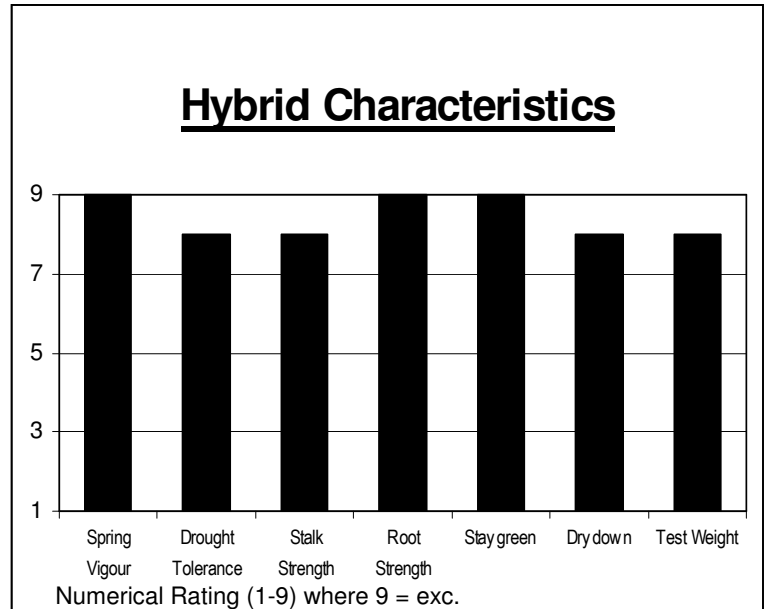

Hybrid Management Guidelines

Mid Flowering: 1090 GDU **Black Layer:** 2030 GDU
Plant Height: Medium-Tall **Ear Angle Harvest:** Up
Ear Height: Medium **Ear Type:** Semi-Fixed
Cob Colour: Red **Kernel Rows:** 14
Disease Tolerance: Very Good
Corn Borer Tolerance: Good
Harvest Population (000s per acre): 29-32

Adaptability	Grain	Silage	HMC
	Exc.	NR	VG