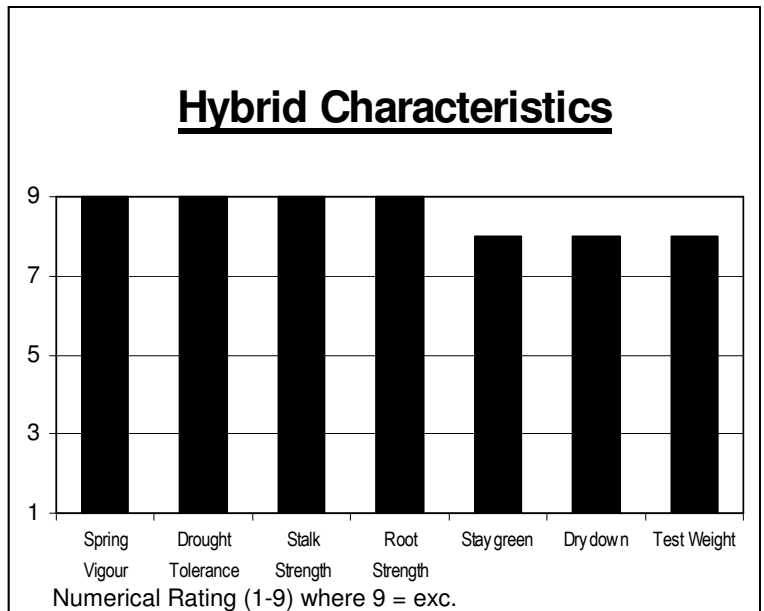

Detailed Hybrid Information

Mid Flowering: 1210 GDU   **Black Layer:** 2215 GDU
Plant Height: Medium-Tall
Ear Angle Harvest: Upright
Ear Height: Medium   **Ear Type:** Semi-Flex
Cob Colour: Red   **Kernel Rows:** 18
Disease Tolerance: Very good plant health
Corn Borer Tolerance: YieldGard resistance to European corn borer
Harvest Population (000s per acre): 28-31
Refuge Recommendation: K196, 4526

Adaptability	Grain	Silage	HMC
	Exc.	**	VG

Source: All ratings for agronomic characteristics are based on research data and field observations from AgReliant Genetics Inc. YieldGard Corn Borer & Design are registered trademarks of Monsanto Technology LLC. Used under license. **Further testing required.