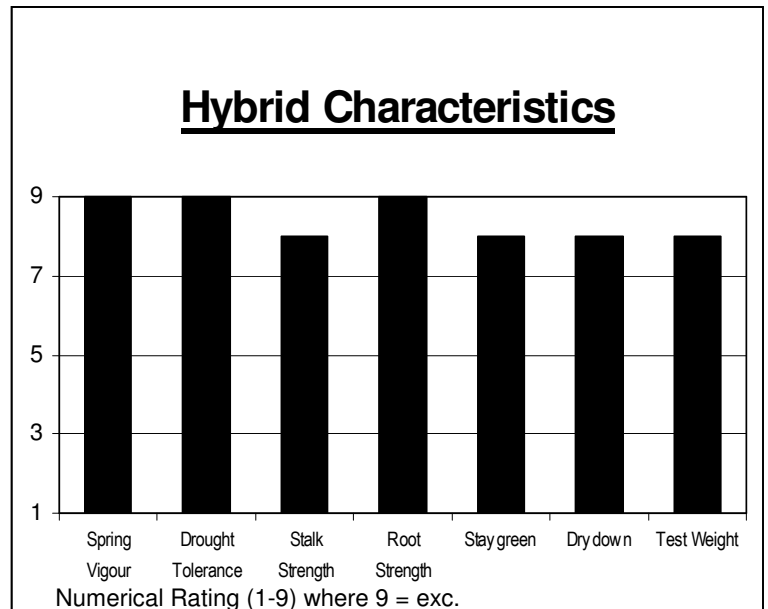

Hybrid Management Guidelines

Mid Flowering: 1195 GDU **Black Layer:** 2210 GDU

Plant Height: Medium-Tall

Ear Angle Harvest: Upright

Ear Height: Medium

Ear Type: Semi-Flex

Cob Colour: Red

Kernel Rows: 18

Disease Tolerance: Very Good

Corn Borer Tolerance: Good tolerance to European corn borer

Harvest Population (000s per acre): 28-31

Adaptability	Grain	Silage	HMC
	Exc.	**	VG

Source: All ratings for agronomic characteristics are based on research data and field observations from AgReliant Genetics Inc. Roundup and Roundup Ready are registered trademarks of Monsanto Technology LLC. Used under license. Crop Safety Yield Advantage™ is a trademark of AgReliant Genetics Inc. and Pride Seeds and Design are registered trademarks of AgReliant Genetics Inc. **Further testing required.