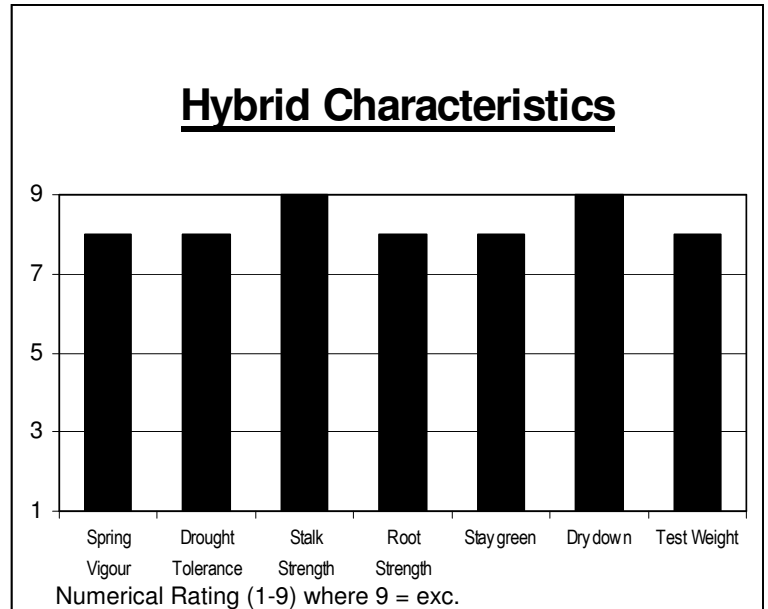

A6803

3025 CHU
97-101 Days

Conventional Hybrid for All Conditions

Hybrid Features

- Consistent conventional hybrid with good yield potential for maturity
- Excellent stalk and root strength through harvest
- Very good heat and drought stress tolerance
- Maturity leading conventional for stand alone or refuge situations

Check with Pride Seeds for a list of competitors to position against.

Detailed Hybrid Information

Mid Flowering: 1250 GDU **Black Layer:** 2300 GDU
Plant Height: Medium **Ear Angle Harvest:** Down
Ear Height: Medium **Ear Type:** Semi-Flex
Cob Colour: Red **Kernel Rows:** 16-18
Disease Tolerance: Very good plant health
Corn Borer Tolerance: Very good natural tolerance to European corn borer
Harvest Population (000s per acre): 27-30