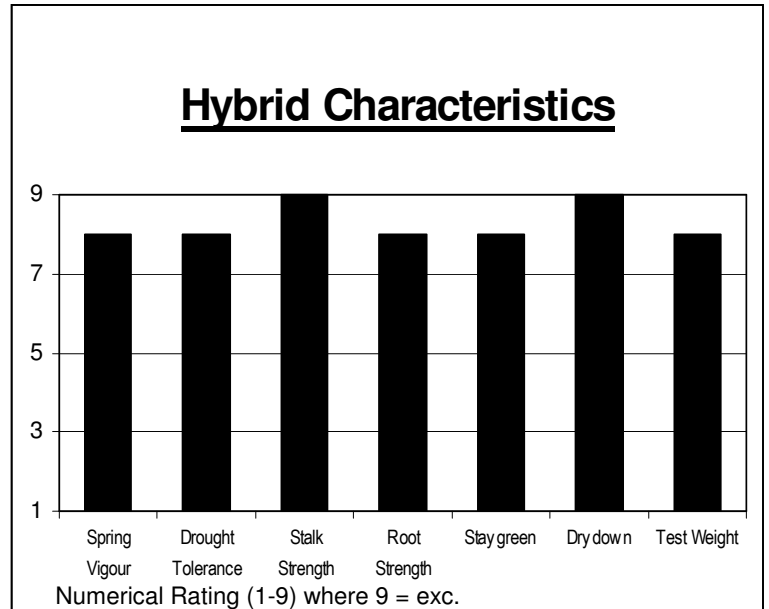

Hybrid Management Guidelines

Mid Flowering: 1260 GDU   **Black Layer:** 2310 GDU
Plant Height: Medium   **Ear Angle Harvest:** Down
Ear Height: Medium   **Ear Type:** Semi-Flex
Cob Colour: Red   **Kernel Rows:** 16-18
Disease Tolerance: Very Good
Corn Borer Tolerance: YieldGard resistance to European corn borer
Harvest Population (000s per acre): 27-30
Refuge Recommendation: A6803

Adaptability	Grain	Silage	HMC
	Exc.	NR	VG

Source: All ratings for agronomic characteristics are based on research data and field observations from AgReliant Genetics Inc. YieldGard Corn Borer & Design are registered trademarks of Monsanto Technology LLC. Used under license.