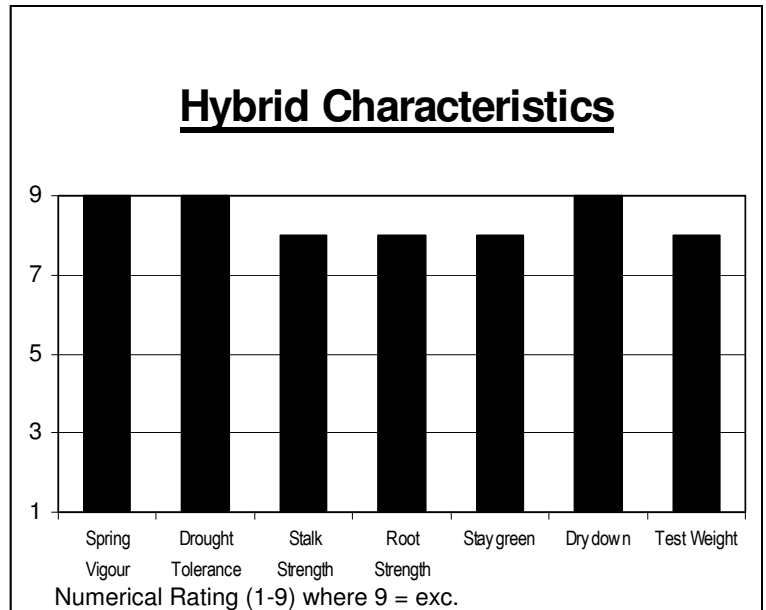

Detailed Hybrid Information

Mid Flowering: 1280 GDU   **Black Layer:** 2325 GDU
Plant Height: Medium-Tall   **Ear Angle Harvest:** Down
Ear Height: Medium   **Ear Type:** Semi-Flex
Cob Colour: Red   **Kernel Rows:** 16
Disease Tolerance: Very good plant health
Corn Borer Tolerance: Good natural tolerance to European corn borer
Harvest Population (000s per acre): 28-31
Best Refuge Option: Not applicable

Adaptability	Grain	Silage	HMC
	Exc.	**	Exc.

Source: All ratings for agronomic characteristics are based on research data and field observations from AgReliant Genetics Inc. Roundup Ready Corn is a registered trademark of Monsanto Technology LLC. Used under license. **Further testing required.