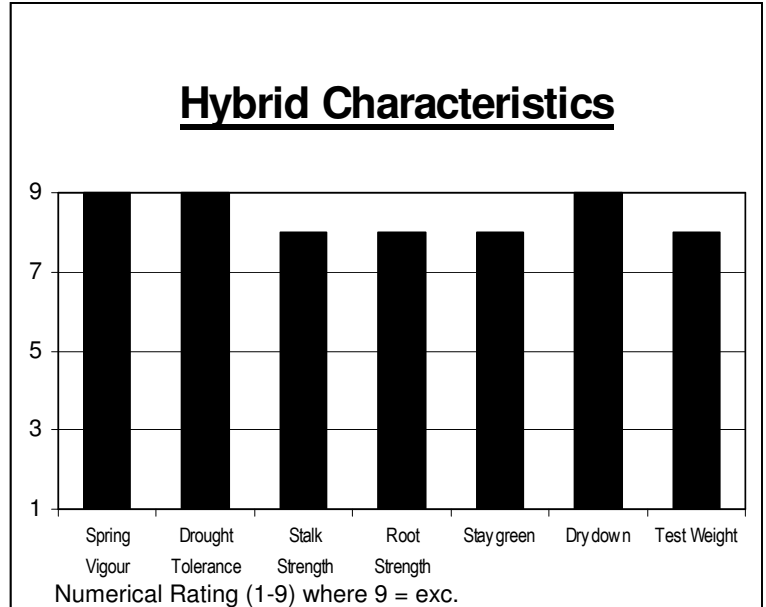

Positioning/Management

Clean grain with very good quality. Works well in a wide range of growing environments. Loose husk cover at harvest to enhance fall drydown.

Check with Pride Seeds for a list of competitors to position against.

Hybrid Management Guidelines

Mid Flowering: 1285 GDU **Black Layer:** 2340 GDU
Plant Height: Medium-Tall
Ear Angle Harvest: Down
Ear Height: Medium **Ear Type:** Semi-Flex
Cob Colour: Red **Kernel Rows:** 16
Disease Tolerance: Very good plant health
Corn Borer Tolerance: YieldGard resistance to European corn borer
Harvest Population (000s per acre): 28-31
Refuge Recommendation: A6803, K542

Adaptability	Grain	Silage	HMC
	Exc.	**	Exc.

Source: All ratings for agronomic characteristics are based on research data and field observations from AgReliant Genetics Inc. YieldGard Corn Borer & Design are registered trademarks of Monsanto Technology LLC. Used under license.

** Further testing required.