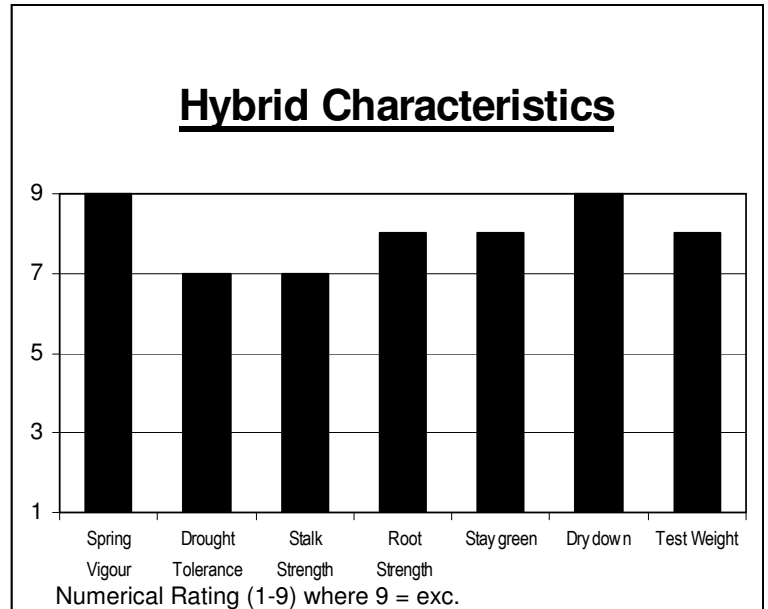

Hybrid Management Guidelines

Mid Flowering: 1295 GDU **Black Layer:** 2490 GDU

Plant Height: Tall

Ear Angle Harvest: Semi-Erect

Ear Height: Medium-High **Ear Type:** Semi-Fixed

Cob Colour: Red **Kernel Rows:** 14-16

Disease Tolerance: Very Good

Corn Borer Tolerance: Good tolerance to European corn borer

Harvest Population (000s per acre): 28-30

Adaptability	Grain	Silage	HMC
	G	**	G

Source: All ratings for agronomic characteristics are based on research data and field observations from AgReliant Genetics Inc. Roundup and Roundup Ready are registered trademarks of Monsanto Technology LLC. Used under license. Crop Safety Yield Advantage™ is a trademark of AgReliant Genetics Inc. and Pride Seeds and design are registered trademarks of AgReliant Genetics Inc. **Further testing required.