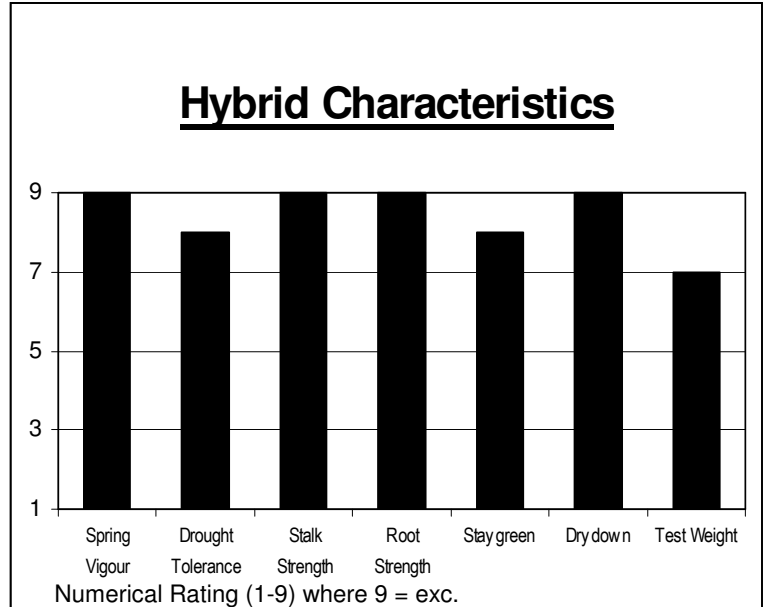

Hybrid Management Guidelines

Mid Flowering: 1315 GDU **Black Layer:** 2540 GDU

Plant Height: Tall

Ear Angle Harvest: Upright

Ear Height: Medium

Ear Type: Semi-Flex

Cob Colour: Red

Kernel Rows: 16

Disease Tolerance: Very good plant health

Corn Borer Tolerance: YieldGard resistance to European corn borer

Harvest Population (000s per acre): 28-31

Refuge Recommendation: K542, A8006

Adaptability	Grain	Silage	HMC
	Exc.	**	Exc.

Source: All ratings for agronomic characteristics are based on research data and field observations from AgReliant Genetics Inc. YieldGard Corn Borer & Design are registered trademarks of Monsanto Technology LLC. Used under license. **Further testing required.