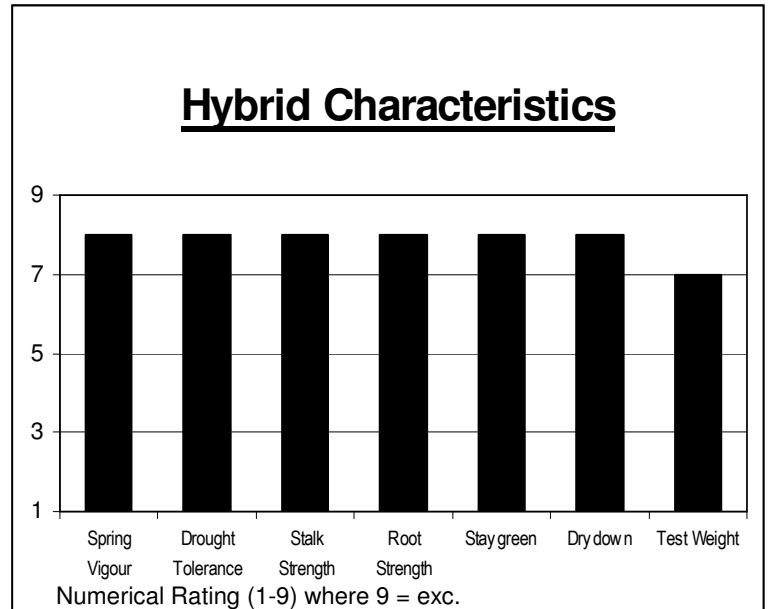

Hybrid Management Guidelines

Mid Flowering: 1320 GDU   **Black Layer:** 2570 GDU
Plant Height: Medium   **Leaf Width:** Medium
Ear Height: Medium   **Ear Type:** Highly Flexible
Cob Colour: Light Red   **Husk Coverage:** Flares
Disease Tolerance: Very Good
Harvest Population (000s per acre): 27-31

Adaptability	Grain	Silage	HMC
	Exc.	**	Exc.

Source: All ratings for agronomic characteristics are based on research data and field observations from AgReliant Genetics Inc.
**Further testing required.