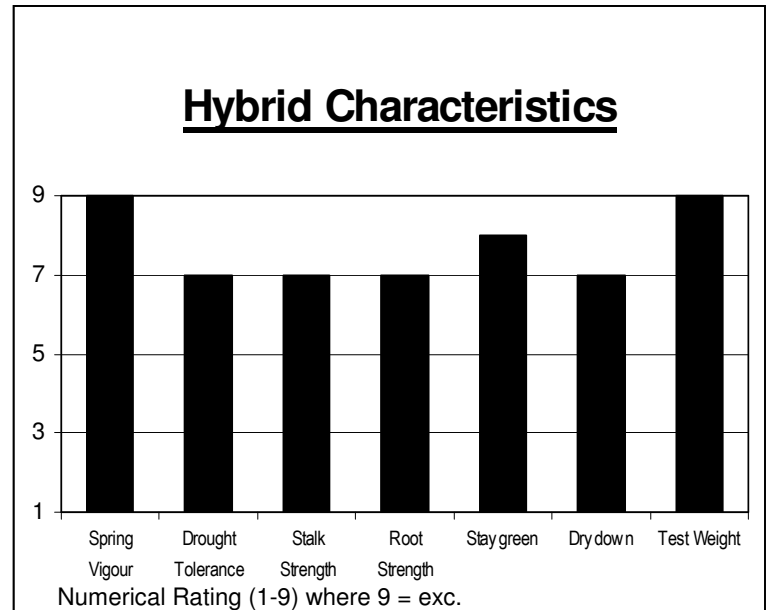

Detailed Hybrid Information

Mid Flowering: 1010 GDU   **Black Layer:** 1905 GDU
Plant Height: Medium   **Leaf:** Upright
Ear Height: Medium   **Ear Type:** Fixed
Cob Colour: Red   **Kernel Rows:** 14
Disease Tolerance: Good plant health
Corn Borer Tolerance: Average tolerance to European corn borer
Harvest Population (000s per acre): 29-31

Adaptability	Grain	Silage	HMC
	Exc.	VG	VG