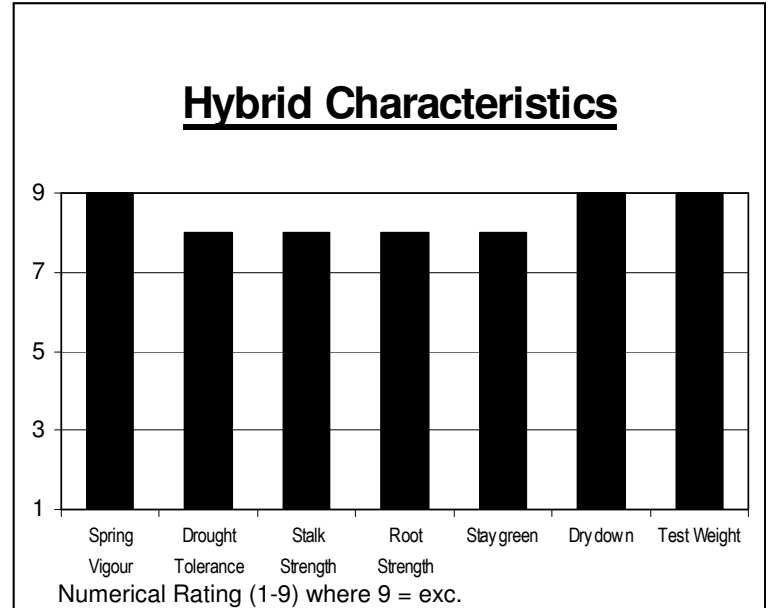

Detailed Hybrid Information

Mid Flowering: 1019 GDU   **Black Layer:** 1915 GDU
Plant Height: Medium   **Leaf:** Upright
Ear Height: Medium-Low   **Ear Type:** Fixed
Cob Colour: White   **Kernel Rows:** 14
Disease Tolerance: Very good plant health
Corn Borer Tolerance: Good tolerance to European corn borer
Harvest Population (000s per acre): 28-31

Adaptability	Grain	Silage	HMC
	Exc.	VG	Exc.