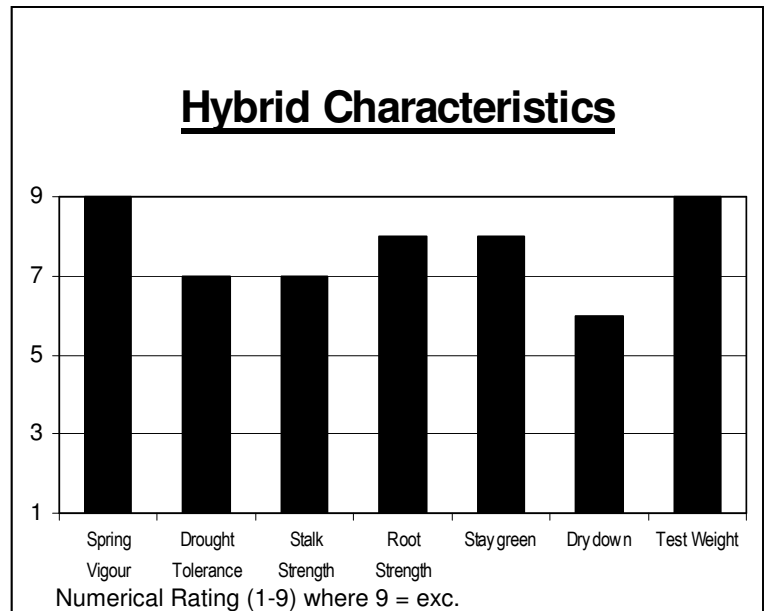

Detailed Hybrid Information

Mid Flowering: 1070 GDU   **Black Layer:** 1930 GDU
Plant Height: Tall   **Leaf:** Semi Upright
Ear Height: Medium   **Ear Type:** Fixed
Cob Colour: White   **Kernel Rows:** 14
Disease Tolerance: Good plant health
Corn Borer Tolerance: Good tolerance to European corn borer
Harvest Population (000s per acre): 28-31

Adaptability	Grain	Silage	HMC
	VG	Exc.	VG