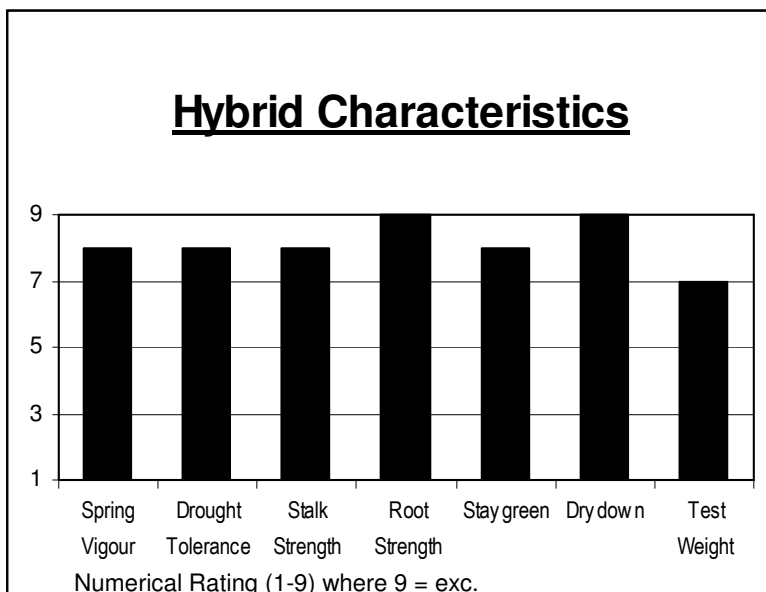

Detailed Hybrid Information

Mid Flowering: 1293 GDU   **Black Layer:** 2530 GDU
Plant Height: Medium   **Leaf:** Semi-Upright
Ear Height: Medium   **Ear Type:** Highly Flexible
Cob Colour: Light Red   **Kernel Rows:** 18
Disease Tolerance: Very good plant health
Corn Borer Tolerance: Very good European corn borer tolerance
Harvest Population (000s per acre): 27-30
Best Refuge Option: Not applicable

Adaptability	Grain	Silage	HMC
	Exc.	VG	VG