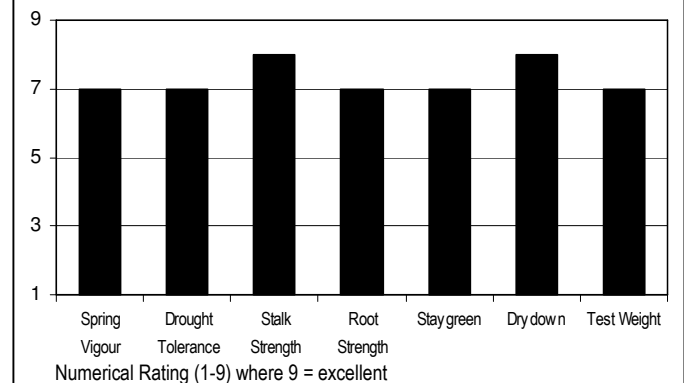

Hybrid Characteristics

Adaptability

Grain: Excellent   **Silage:** **   **HMC:** Excellent