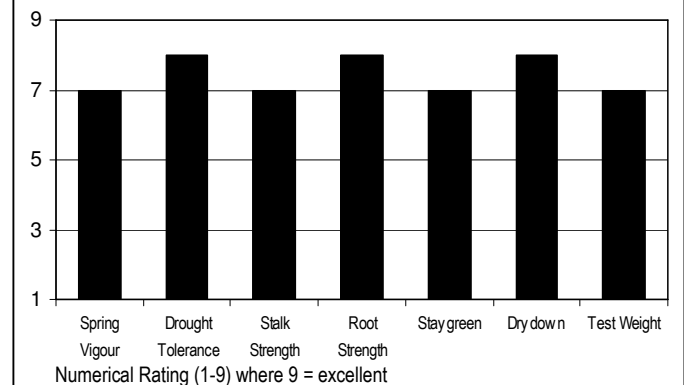

Hybrid Characteristics

Adaptability

Grain: Excellent   **Silage:** **   **HMC:** Excellent