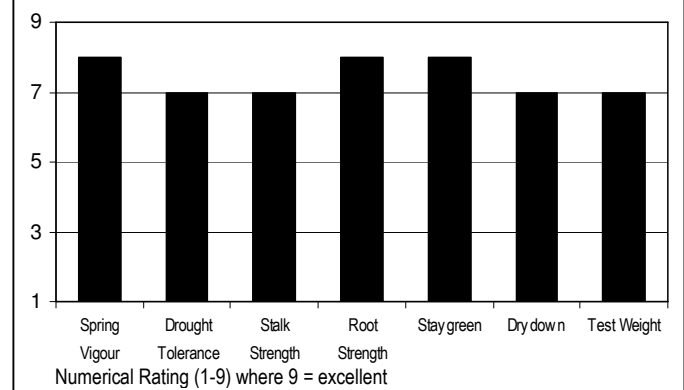

A5845G3

2725 CHU
87- 89 Days
(2600-2750
Silage CHU)

Triple Stacked Hybrid – Excellent Yield

Hybrid Features

- High yielding featuring YieldGard VT Triple technology
- Excellent staygreen
- High yielding hybrid with very good test weight and standability
- Roundup Ready[®] *crop safety yield advantage*

Hybrid Management Guidelines

Mid Flowering: 1180 GDU

Black Layer: 2150 GDU

Plant Height: Medium-Tall

Ear Height: Medium-Low

Ear Type: Semi-Flex

Kernel Rows: 16

Disease Tolerance: Very Good

Corn Borer Tolerance: YieldGard VT Triple[®]
(inside out protection against corn borer and corn rootworm)

Harvest Population (000s per acre): 29-31

Refuge Recommendation: A5844RR

Hybrid Characteristics

Adaptability