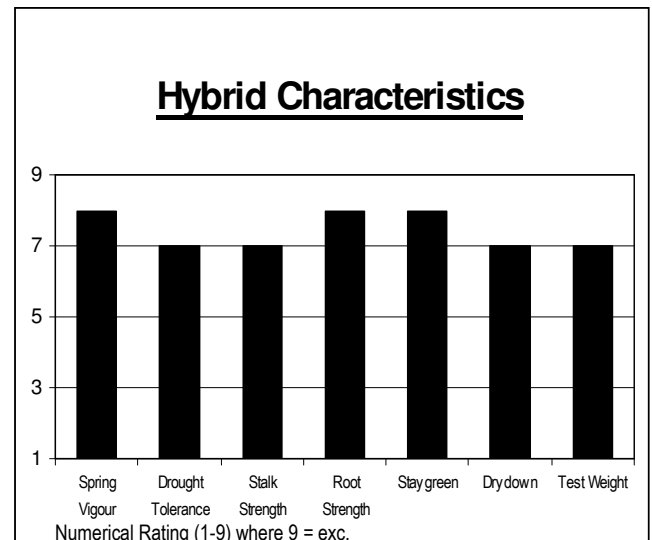

Adaptability

Grain: Excellent   **Silage:** Very Good   **HMC:** Excellent

Source: All ratings for agronomic characteristics are based on research data and field observations from AgReliant Genetics Inc. Roundup Ready®, Roundup Ready 2 Technology and Design®, Genuity®, Genuity and Design®, Genuity Icons, SmartStax®, SmartStax and Design®, RIB Complete and Design™ and RIB Complete™ are trademarks of Monsanto Technology LLC. Monsanto Canada, Inc., licensee. LibertyLink® and the Water Droplet Design are trademarks of Bayer. Used under license. PRIDE is a registered trademark of Limagrain Genetics Inc. Used under license. P & Design and *Crop Safety Yield Advantage* are registered trademarks of AgReliant Genetics.