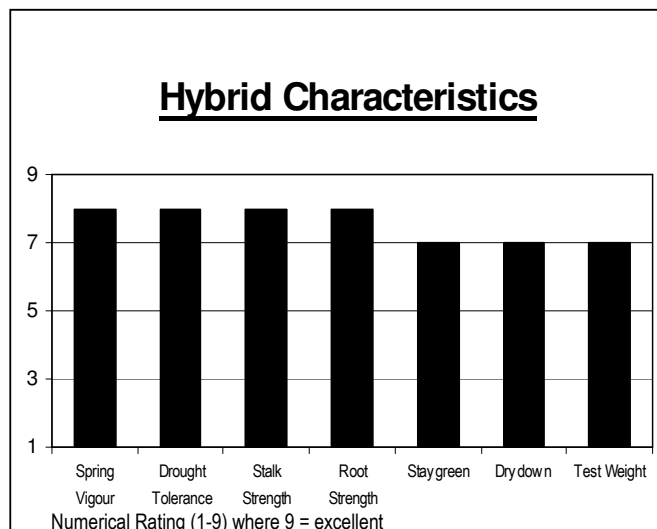

Adaptability

Grain: Excellent   **Silage:** Very Good   **HMC:** Excellent

Source: All ratings for agronomic characteristics are based on research data and field observations from AgReliant Genetics Inc. Roundup Ready®, Roundup Ready 2 Technology and Design®, Genuity®, Genuity and Design®, Genuity Icons, SmartStax®, SmartStax and Design®, RIB Complete and Design™ and RIB Complete™ are trademarks of Monsanto Technology LLC. Monsanto Canada, Inc., licensee. LibertyLink® and the Water Droplet Design are trademarks of Bayer. Used under license. PRIDE is a registered trademark of Limagrain Genetics Inc. Used under license. P & Design and *Crop Safety Yield Advantage* are registered trademarks of AgReliant Genetics.