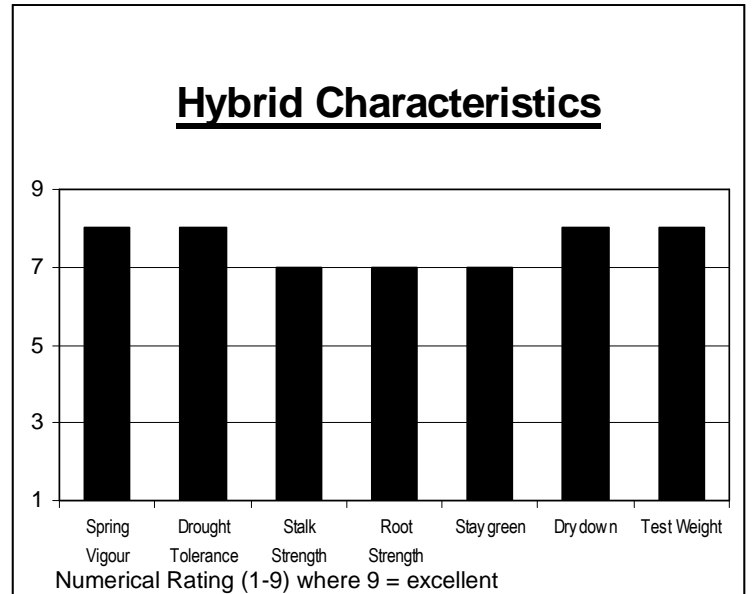

Positioning/Management

Best performance for this hybrid is on sandy loam to clay loam soils.

Excellent compliment for A6564G3.

Hybrid Management Guidelines

Mid Flowering: 1230 GDU   **Black Layer:** 2245 GDU
Plant Height: Tall   **Ear Height:** Medium-High
Ear-Type: Semi-Flex   **Kernel Rows:** 16
Disease Tolerance: Very Good
Corn Borer Tolerance: Genuity® SmartStax™
Harvest Population (000s per acre): 28-30
Refuge Recommendation: A6011RR

* Ensure that refuge choice is compatible with herbicide choice.

Adaptability	Grain	Silage	HMC
	Exc.	VG	Exc.

Source: All ratings for agronomic characteristics are based on research data and field observations from AgReliant Genetics Inc. Roundup Ready®, Roundup Ready 2 Technology and Design®, Genuity®, Genuity and Design®, Genuity Icons, SmartStax™ and SmartStax and Design™ are trademarks of Monsanto Technology LLC. Monsanto Canada, Inc., licensee. LibertyLink® and the Water Droplet Design are trademarks of Bayer. Used under license. PRIDE is a registered trademark of Limagrain Genetics Inc. Used under license. P & Design and Crop Safety Yield Advantage are registered trademarks of AgReliant Genetics.