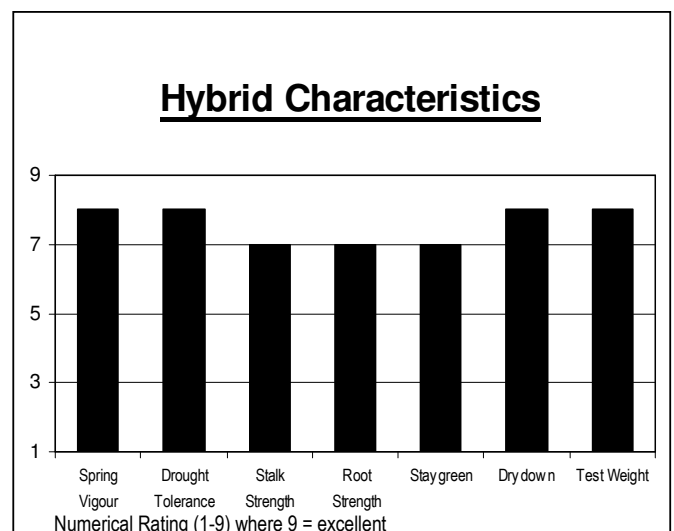

Adaptability

Grain: Excellent   **Silage:** Excellent   **HMC:** Excellent

Source: All ratings for agronomic characteristics are based on research data and field observations from AgReliant Genetics Inc. Roundup Ready®, Roundup Ready 2 Technology and Design®, Genuity®, Genuity and Design®, Genuity Icons, SmartStax®, SmartStax and Design®, RIB Complete and Design™ and RIB Complete™ are trademarks of Monsanto Technology LLC. Monsanto Canada, Inc., licensee. LibertyLink® and the Water Droplet Design are trademarks of Bayer. Used under license. PRIDE is a registered trademark of Limagrain Genetics Inc. Used under license. P & Design and Crop Safety Yield Advantage are registered trademarks of AgReliant Genetics.