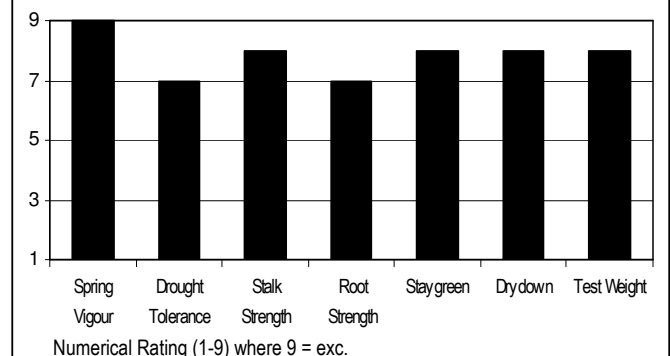

Hybrid Management Guidelines

Mid Flowering: 1250 GDU

Black Layer: 2285 GDU

Plant Height: Tall

Ear Height: Medium-High

Ear Type: Semi-Flex

Kernel Rows: 16-18

Disease Tolerance: Very Good

Corn Borer Tolerance: Very Good

Harvest Population (000s per acre): 28-31

Hybrid Characteristics

Adaptability

Grain: Excellent **Silage:** Very Good **HMC:** Excellent