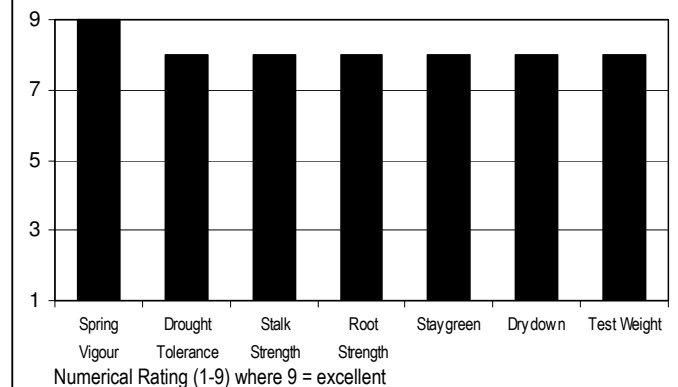

Hybrid Management Guidelines

Mid Flowering: 1250 GDU

Black Layer: 2290 GDU

Plant Height: Tall

Ear Height: Medium-High

Ear Type: Semi-Flex

Kernel Rows: 16-18

Disease Tolerance: Very Good

Corn Borer Tolerance: YieldGard VT Triple®
(inside out protection against corn borer and corn rootworm)

Harvest Population (000s per acre): 29-32

Refuge Recommendation: A6842RR

Hybrid Characteristics

Adaptability