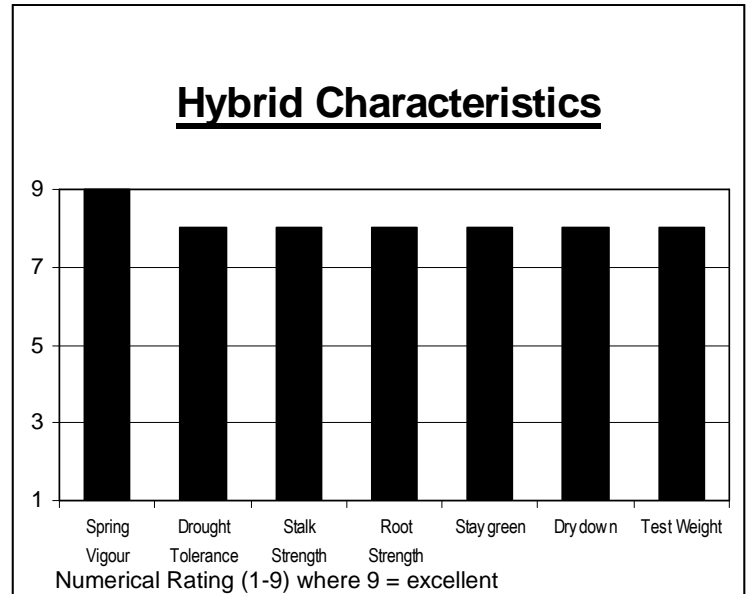

Excellent agronomics and high yield!

Hybrid Management Guidelines

Mid Flowering: 1250 GDU   **Black Layer:** 2290 GDU
Plant Height: Tall   **Ear Height:** Medium-High
Ear-Type: Semi-Flex   **Kernel Rows:** 16-18
Disease Tolerance: Very Good
Corn Borer Tolerance: YieldGard VT Triple®
Harvest Population (000s per acre): 29-32
Refuge Recommendation: A6842RR

Adaptability	Grain	Silage	HMC
	Exc.	VG	Exc.

Source: All ratings for agronomic characteristics are based on research data and field observations from AgReliant Genetics Inc. Roundup Ready®, Roundup Ready 2 Technology and Design® and YieldGard VT Triple® are trademarks of Monsanto Technology LLC, Monsanto Canada Inc. licensee. PRIDE is a registered trademark of Limagrain Genetics Inc. Used under license. P & Design is a registered trademark of AgReliant Genetics.