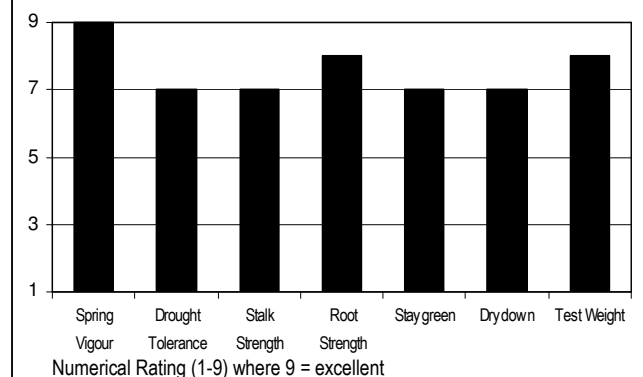

Hybrid Management Guidelines

Mid Flowering: 1260 GDU

Black Layer: 2300 GDU

Plant Height: Very Tall

Ear Height: Medium-High

Ear Type: Semi-Flex

Kernel Rows: 16

Disease Tolerance: Very Good

Corn Borer Tolerance: YieldGard VT Triple®
(inside out protection against corn borer and corn rootworm)

Harvest Population (000s per acre): 28-31

Refuge Recommendation: A7143RR

Hybrid Characteristics

Adaptability

Grain: Very Good **Silage:** Excellent **HMC:** Very Good