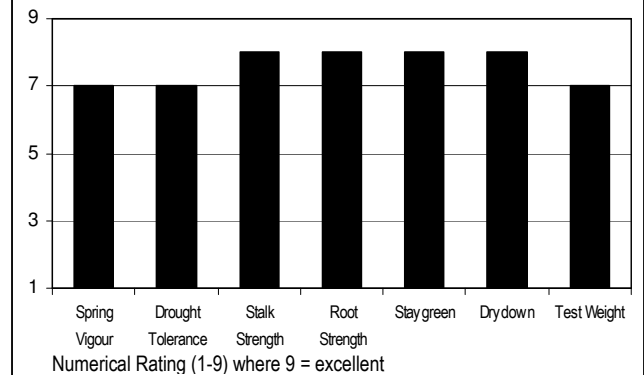

Hybrid Characteristics

Adaptability

Grain: Excellent   **Silage:** Good   **HMC:** Excellent